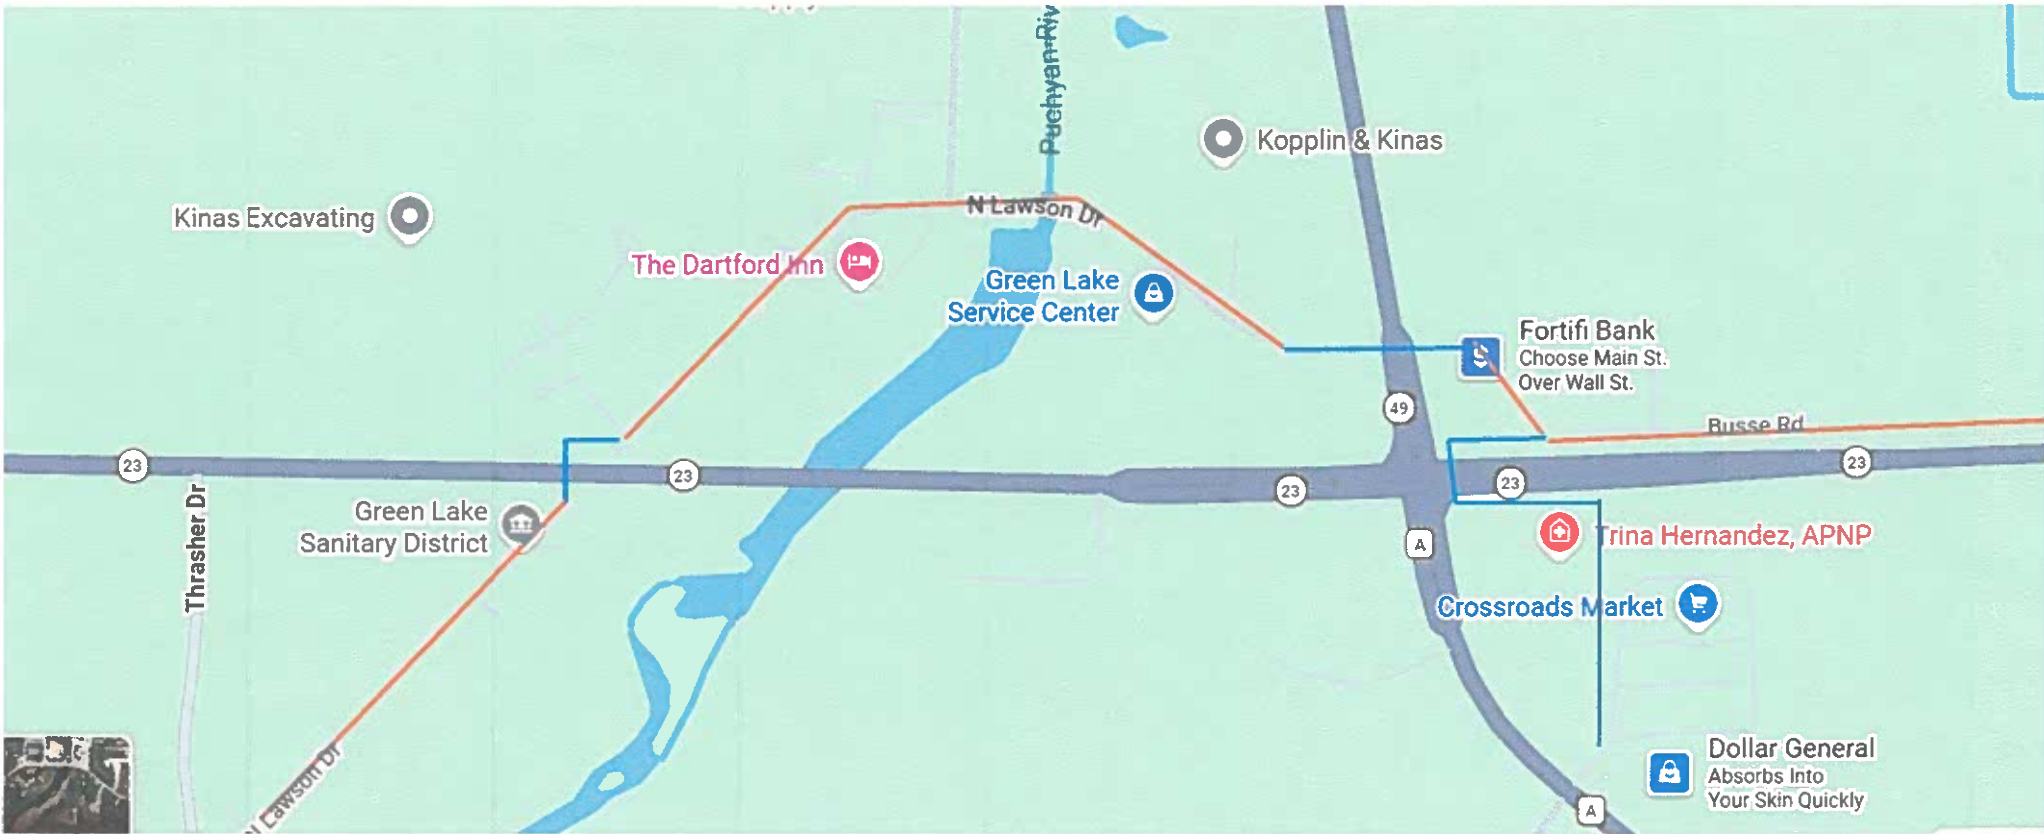

Proposed trail connecting Lauree's Trail to City of Green Lake

Updated 03/28/2026

- Existing trail/route
- Proposed trail/route