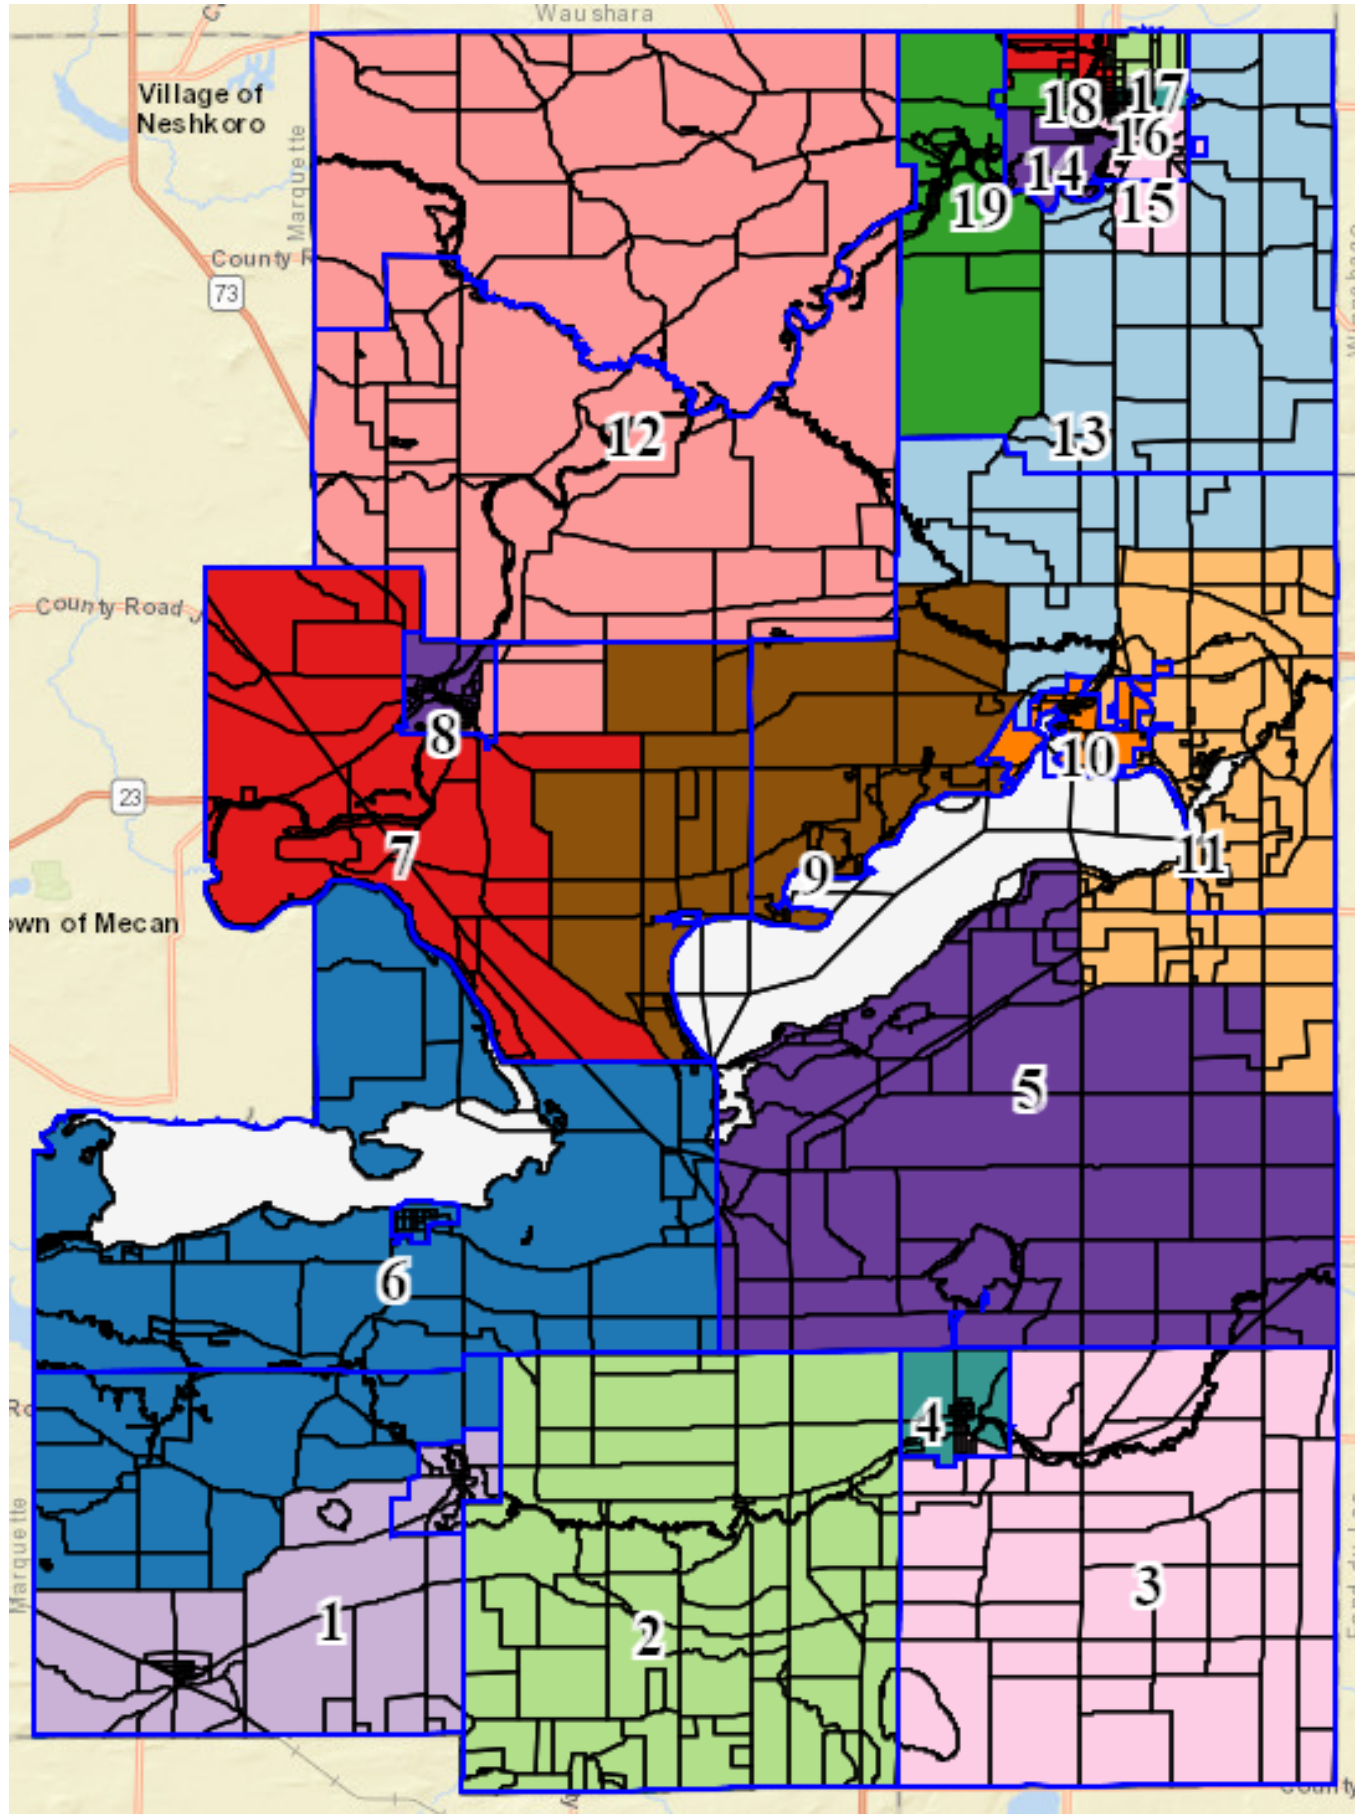

Final – Overall 15.48%

| Color | District | Population | Deviation | % Deviation |
|-------|----------|------------|-----------|-------------|
| ▼     | 1        | 1,017      | 16        | 1.60%       |
| ▼     | 2        | 1,057      | 56        | 5.59%       |
| ▼     | 3        | 942        | -59       | -5.89%      |
| ▼     | 4        | 930        | -71       | -7.09%      |
| ▼     | 5        | 996        | -5        | -0.50%      |
| ▼     | 6        | 1,038      | 37        | 3.70%       |
| ▼     | 7        | 998        | -3        | -0.30%      |
| ▼     | 8        | 1,022      | 21        | 2.10%       |
| ▼     | 9        | 1,042      | 41        | 4.10%       |
| ▼     | 10       | 1,001      | 0         | 0.00%       |
| ▼     | 11       | 1,085      | 84        | 8.39%       |
| ▼     | 12       | 1,048      | 47        | 4.70%       |
| ▼     | 13       | 1,043      | 42        | 4.20%       |
| ▼     | 14       | 947        | -54       | -5.39%      |
| ▼     | 15       | 968        | -33       | -3.30%      |
| ▼     | 16       | 969        | -32       | -3.20%      |
| ▼     | 17       | 954        | -47       | -4.70%      |
| ▼     | 18       | 938        | -63       | -6.29%      |
| ▼     | 19       | 1,021      | 20        | 2.00%       |